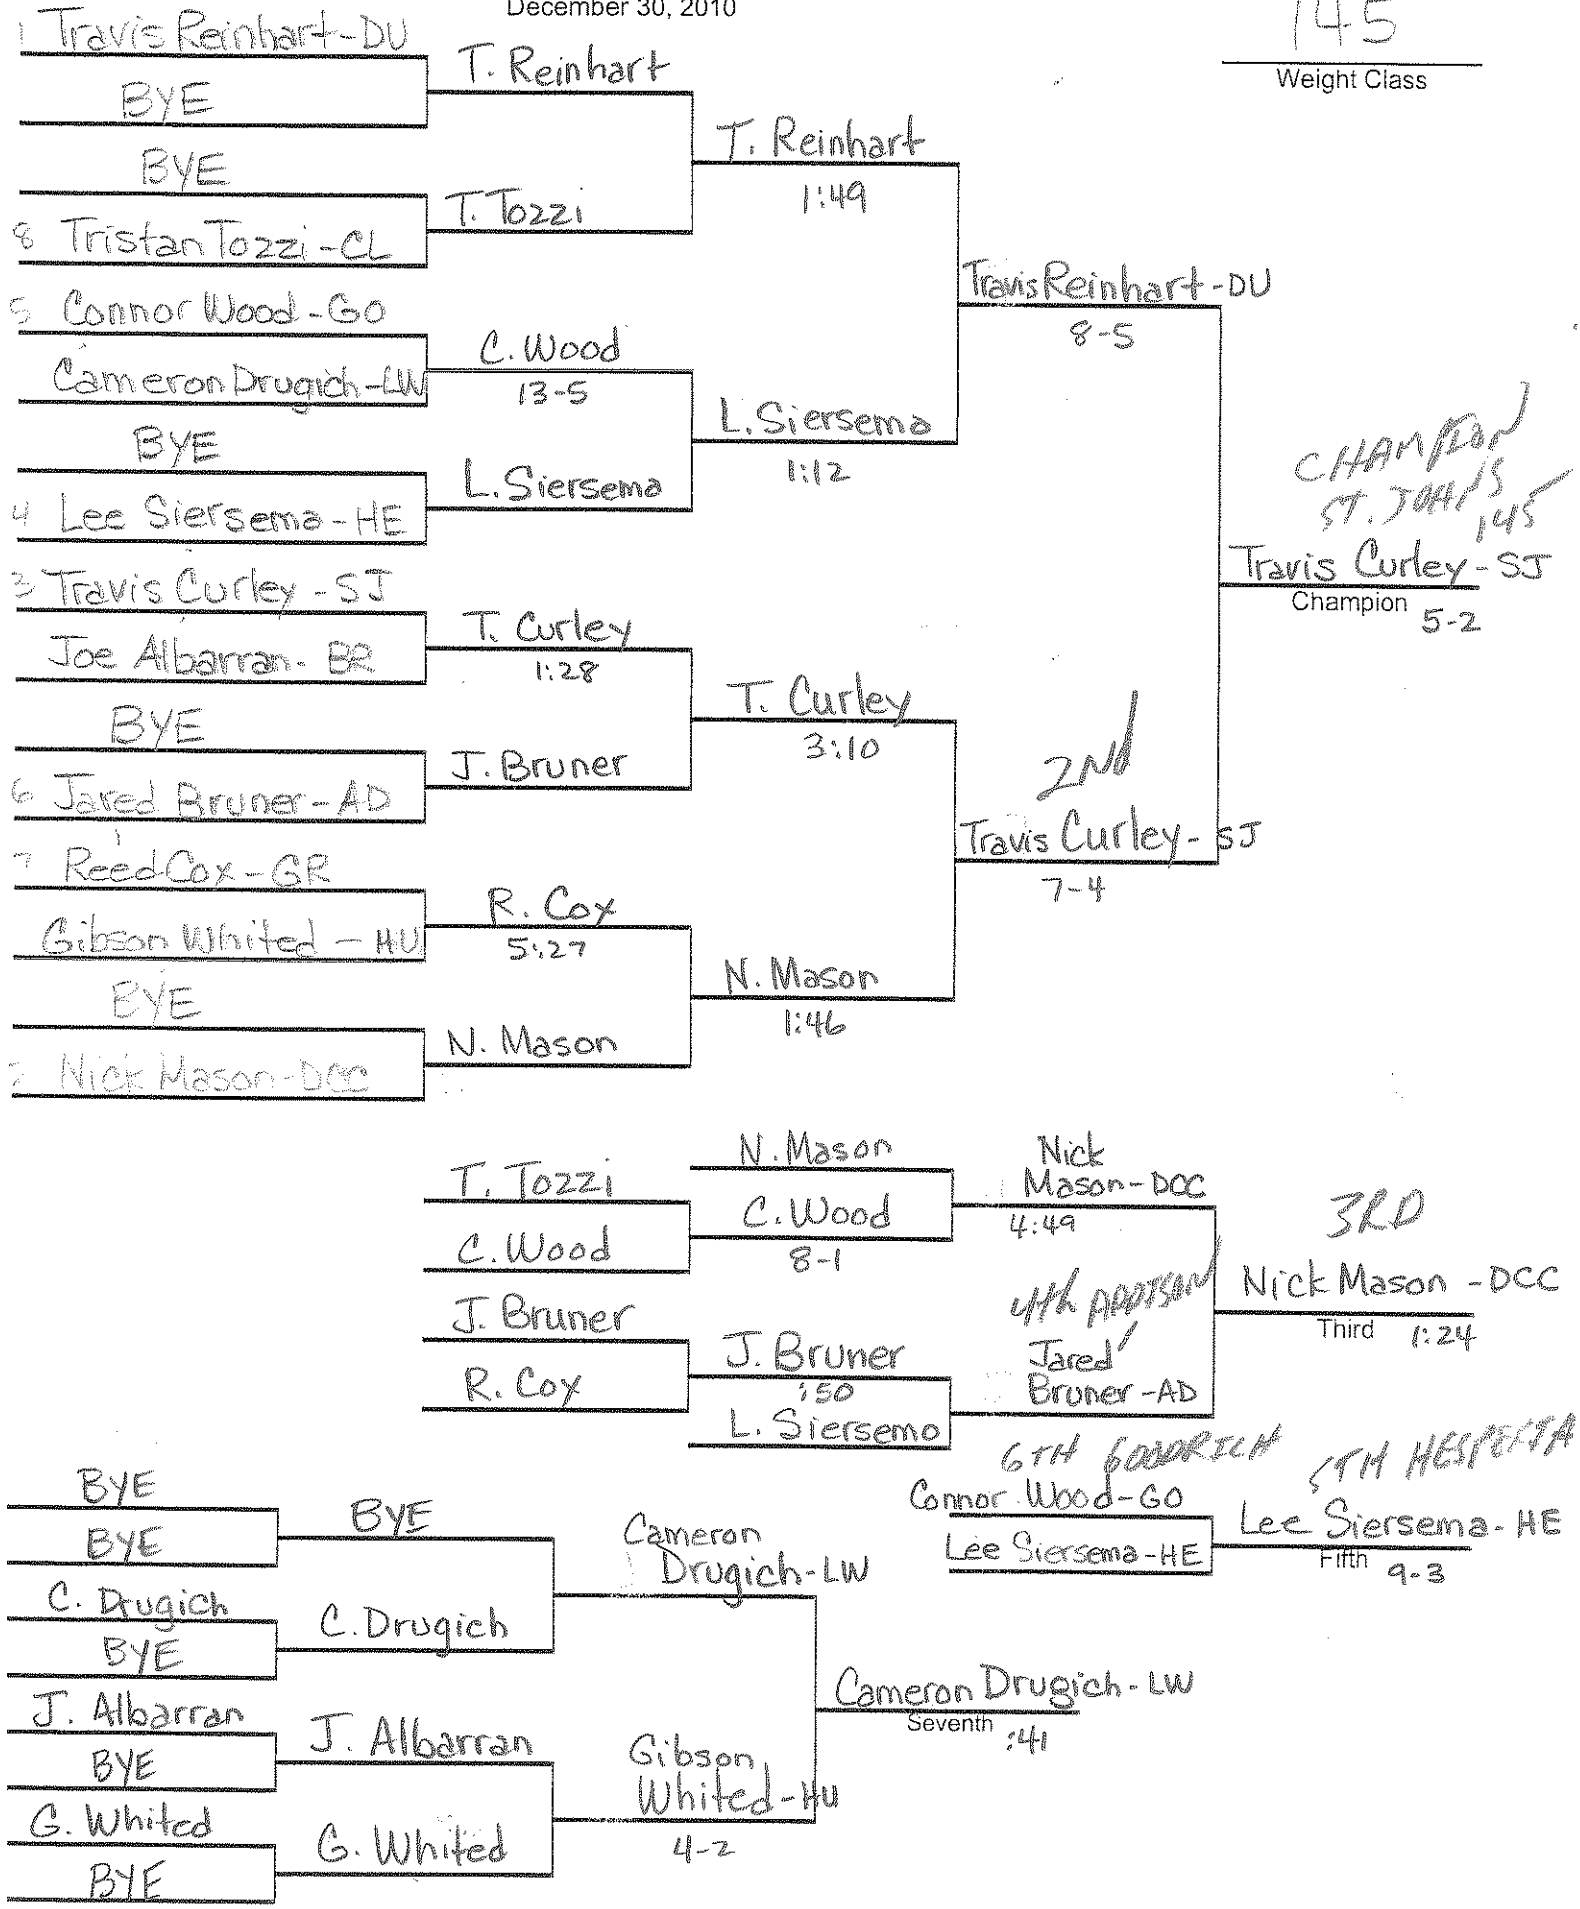

130
Weight Class

Goodrich Tournament of Champions
December 30, 2010

135

Weight Class

Goodrich Tournament of Champions

December 30, 2010

145

Weight Class