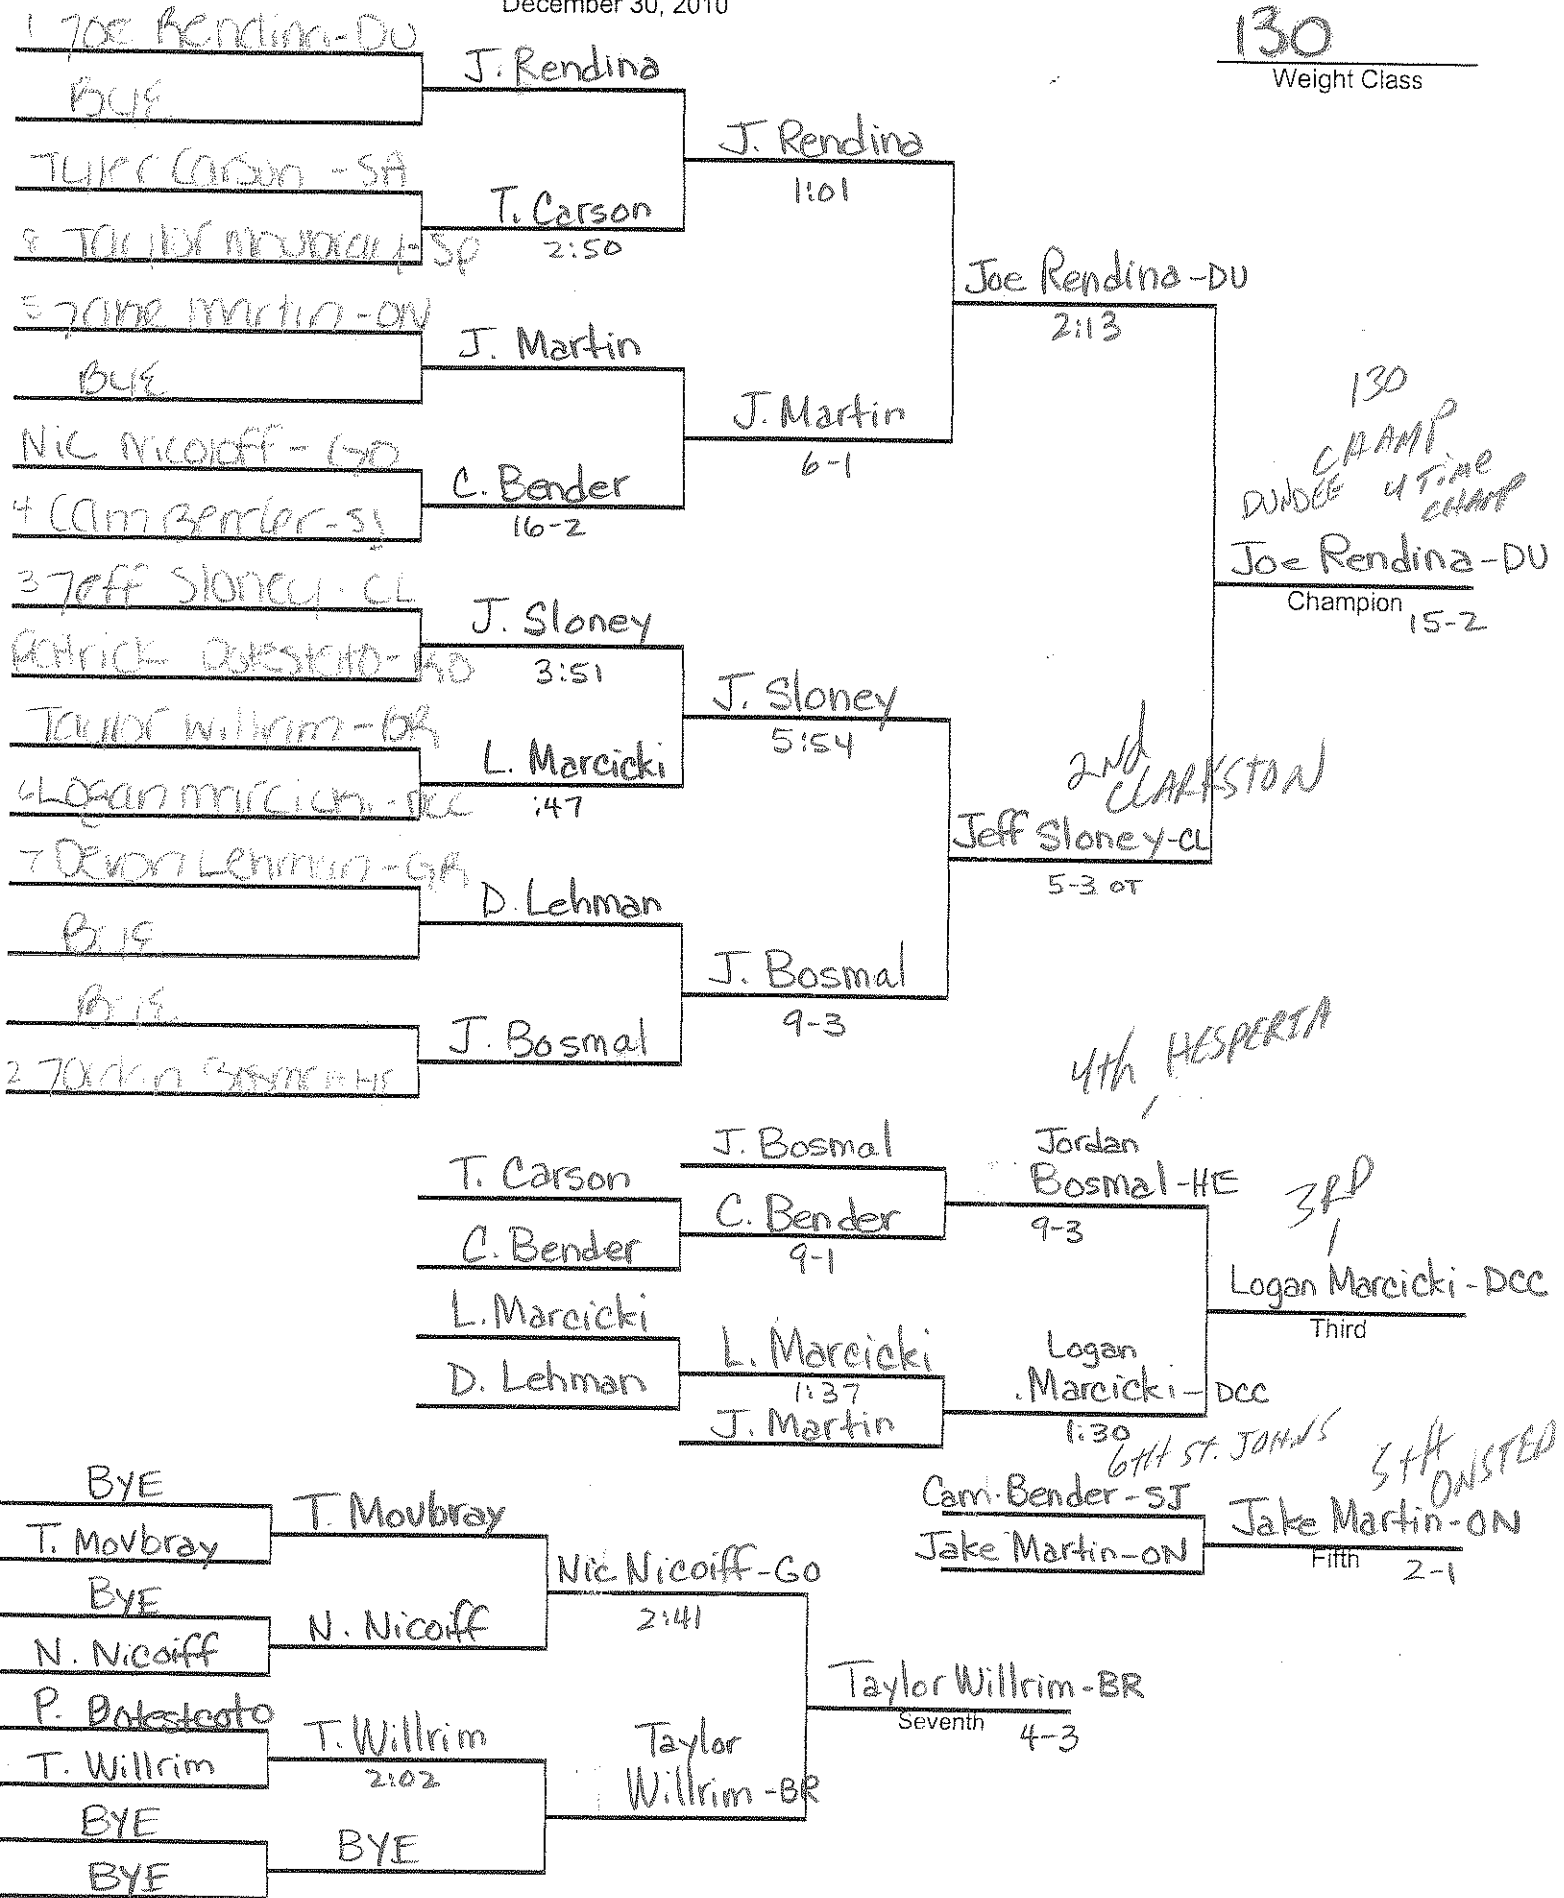

Goodrich Tournament of Champions
December 30, 2010

130
Weight Class