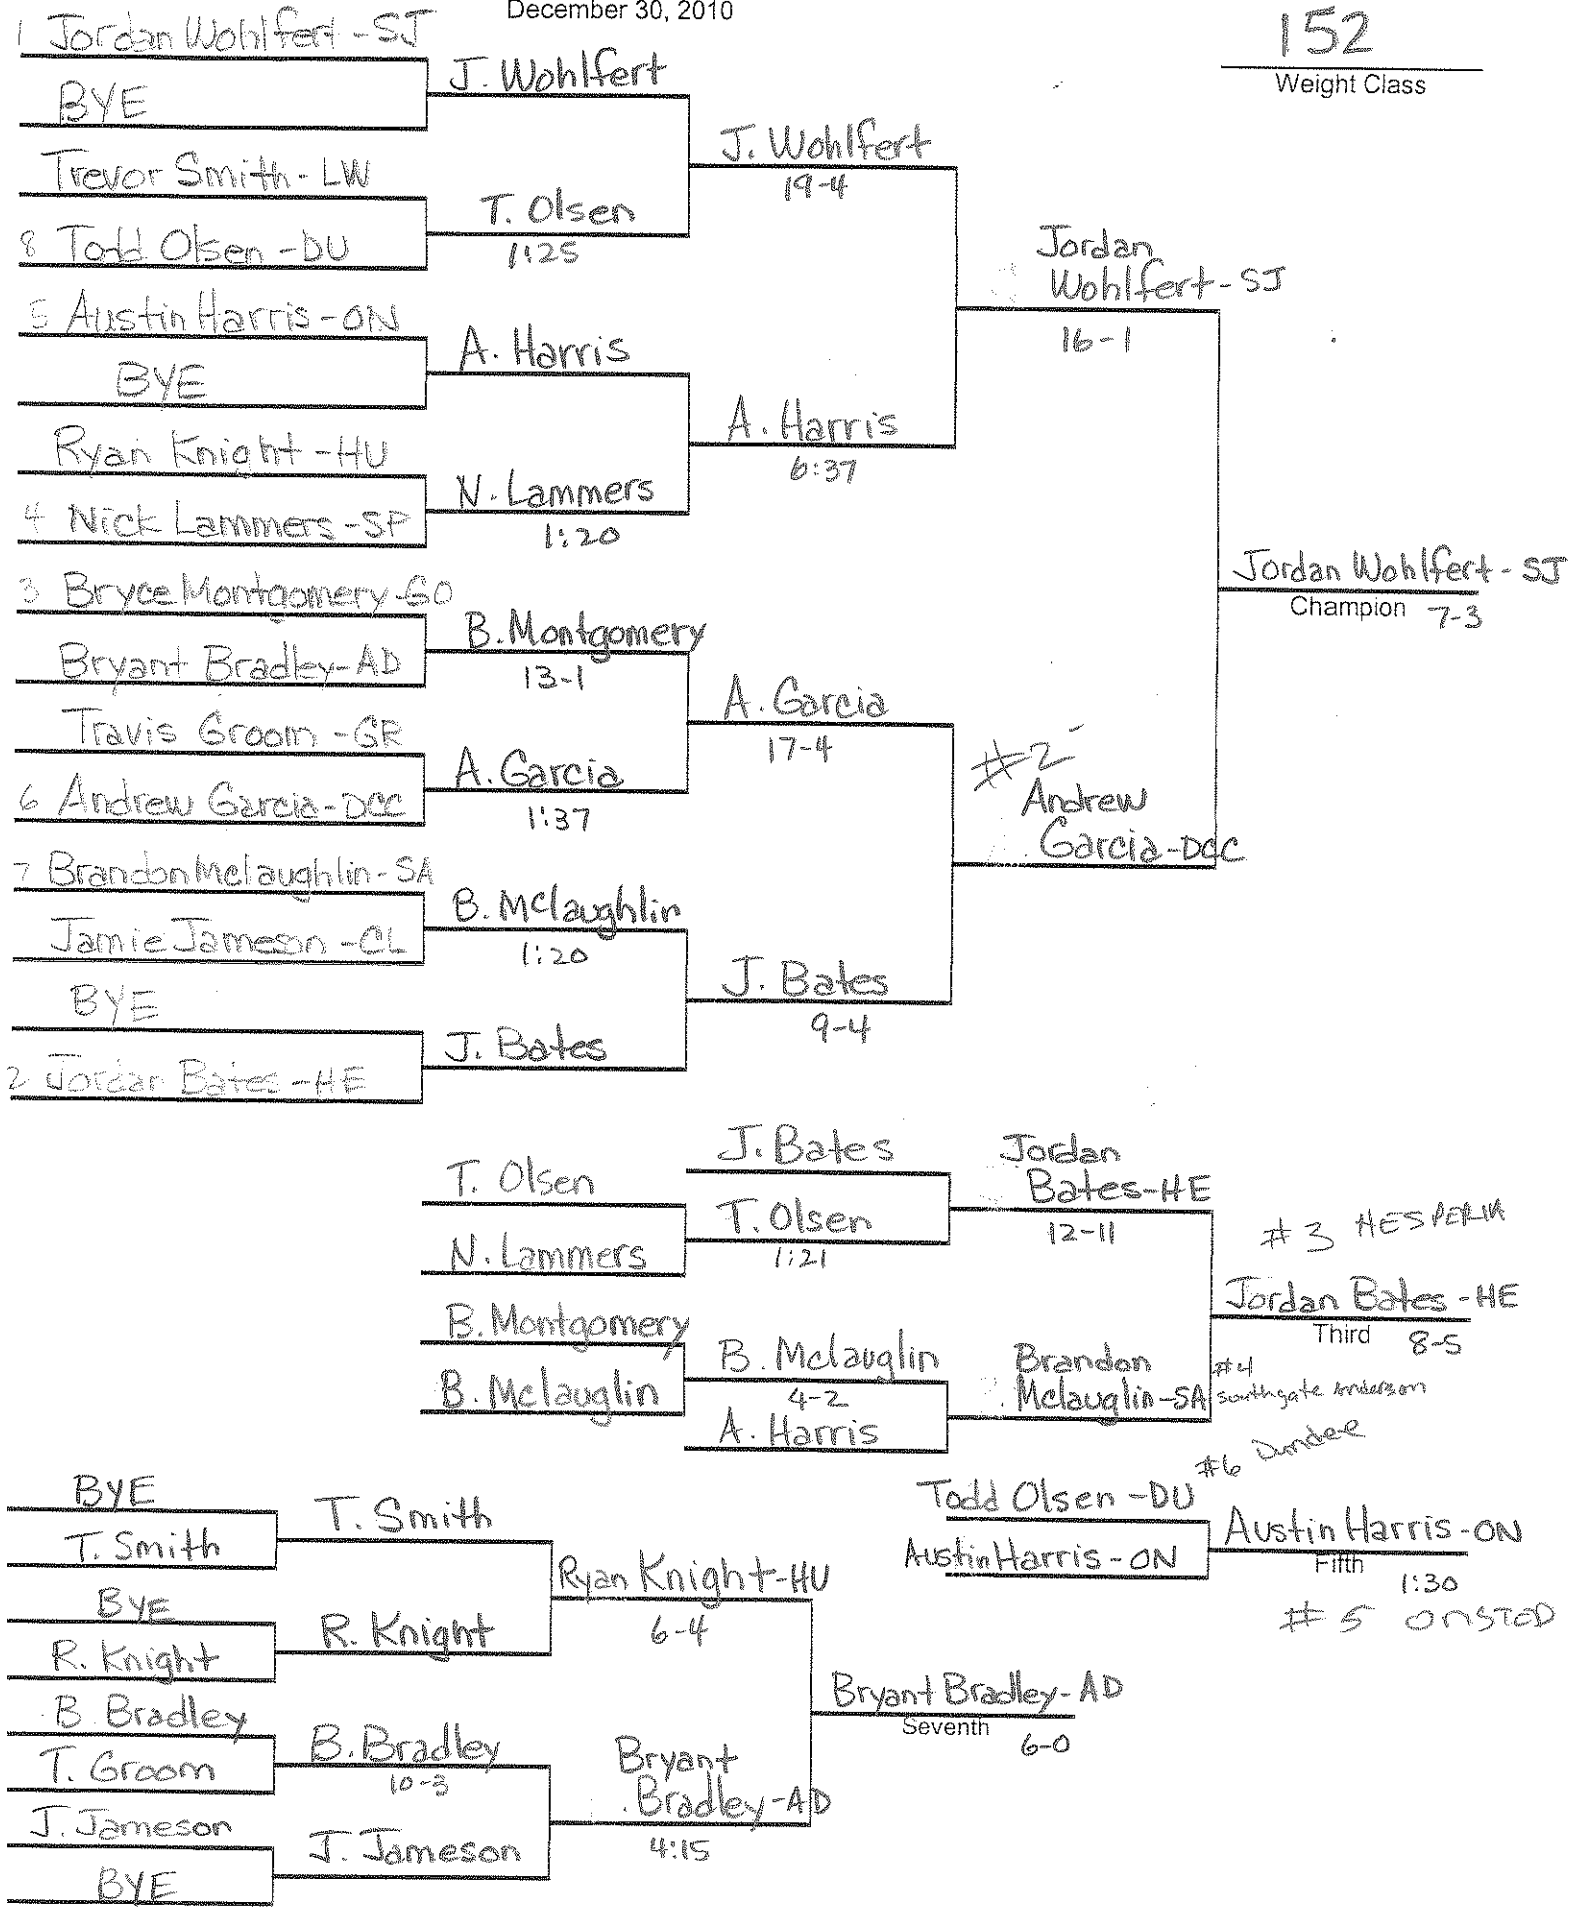

Goodrich Tournament of Champions

December 30, 2010

152

Weight Class