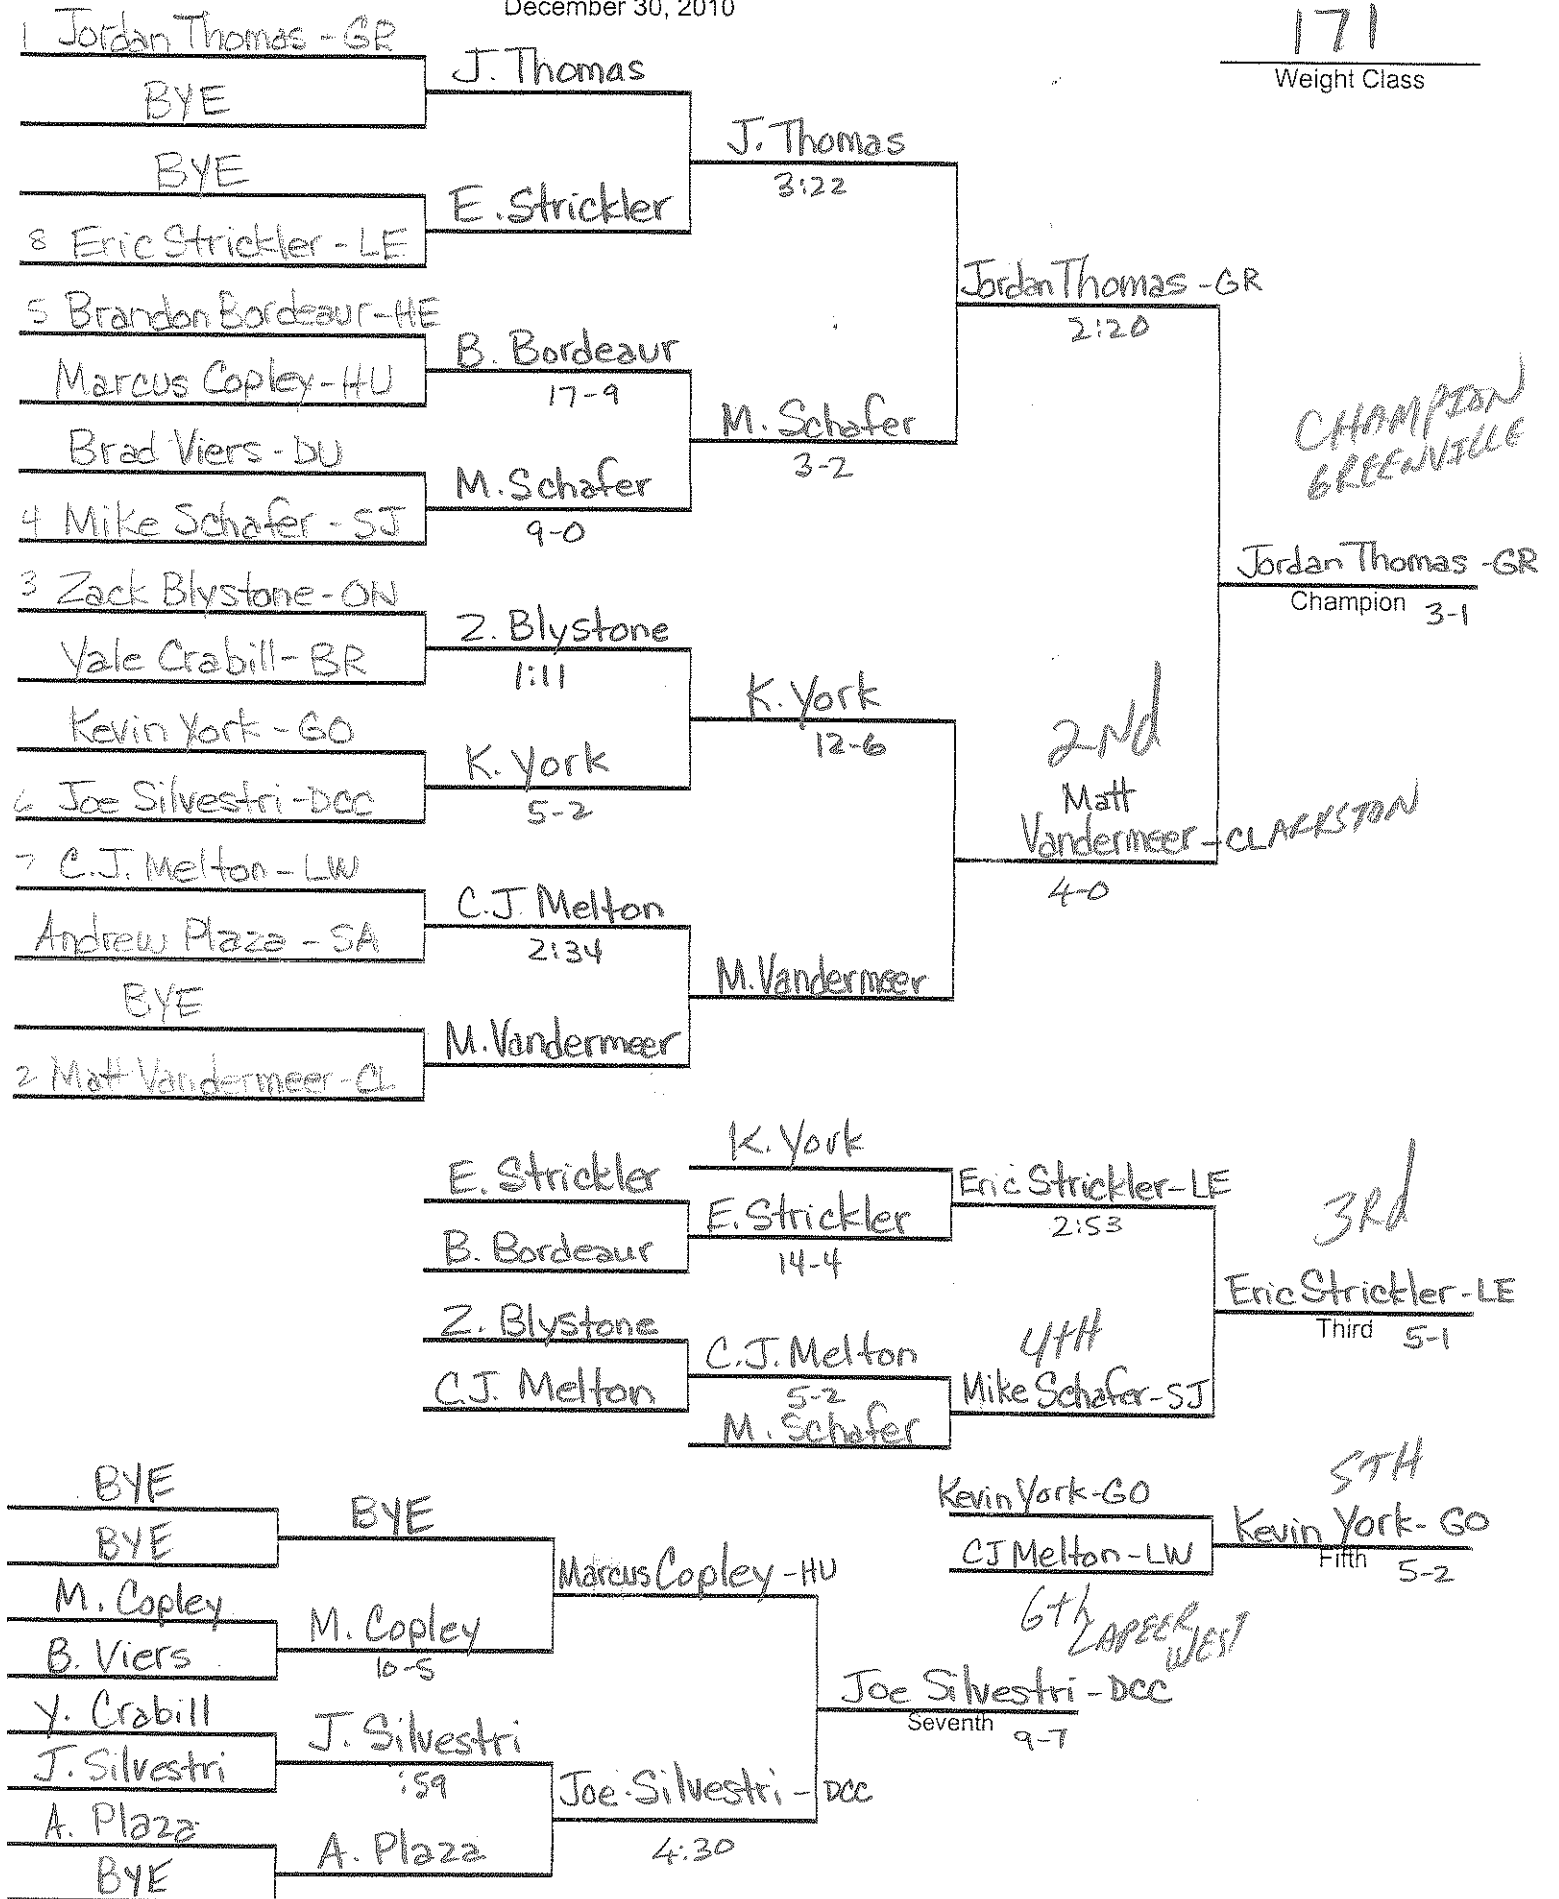

Goodrich Tournament of Champions
December 30, 2010

171

Weight Class