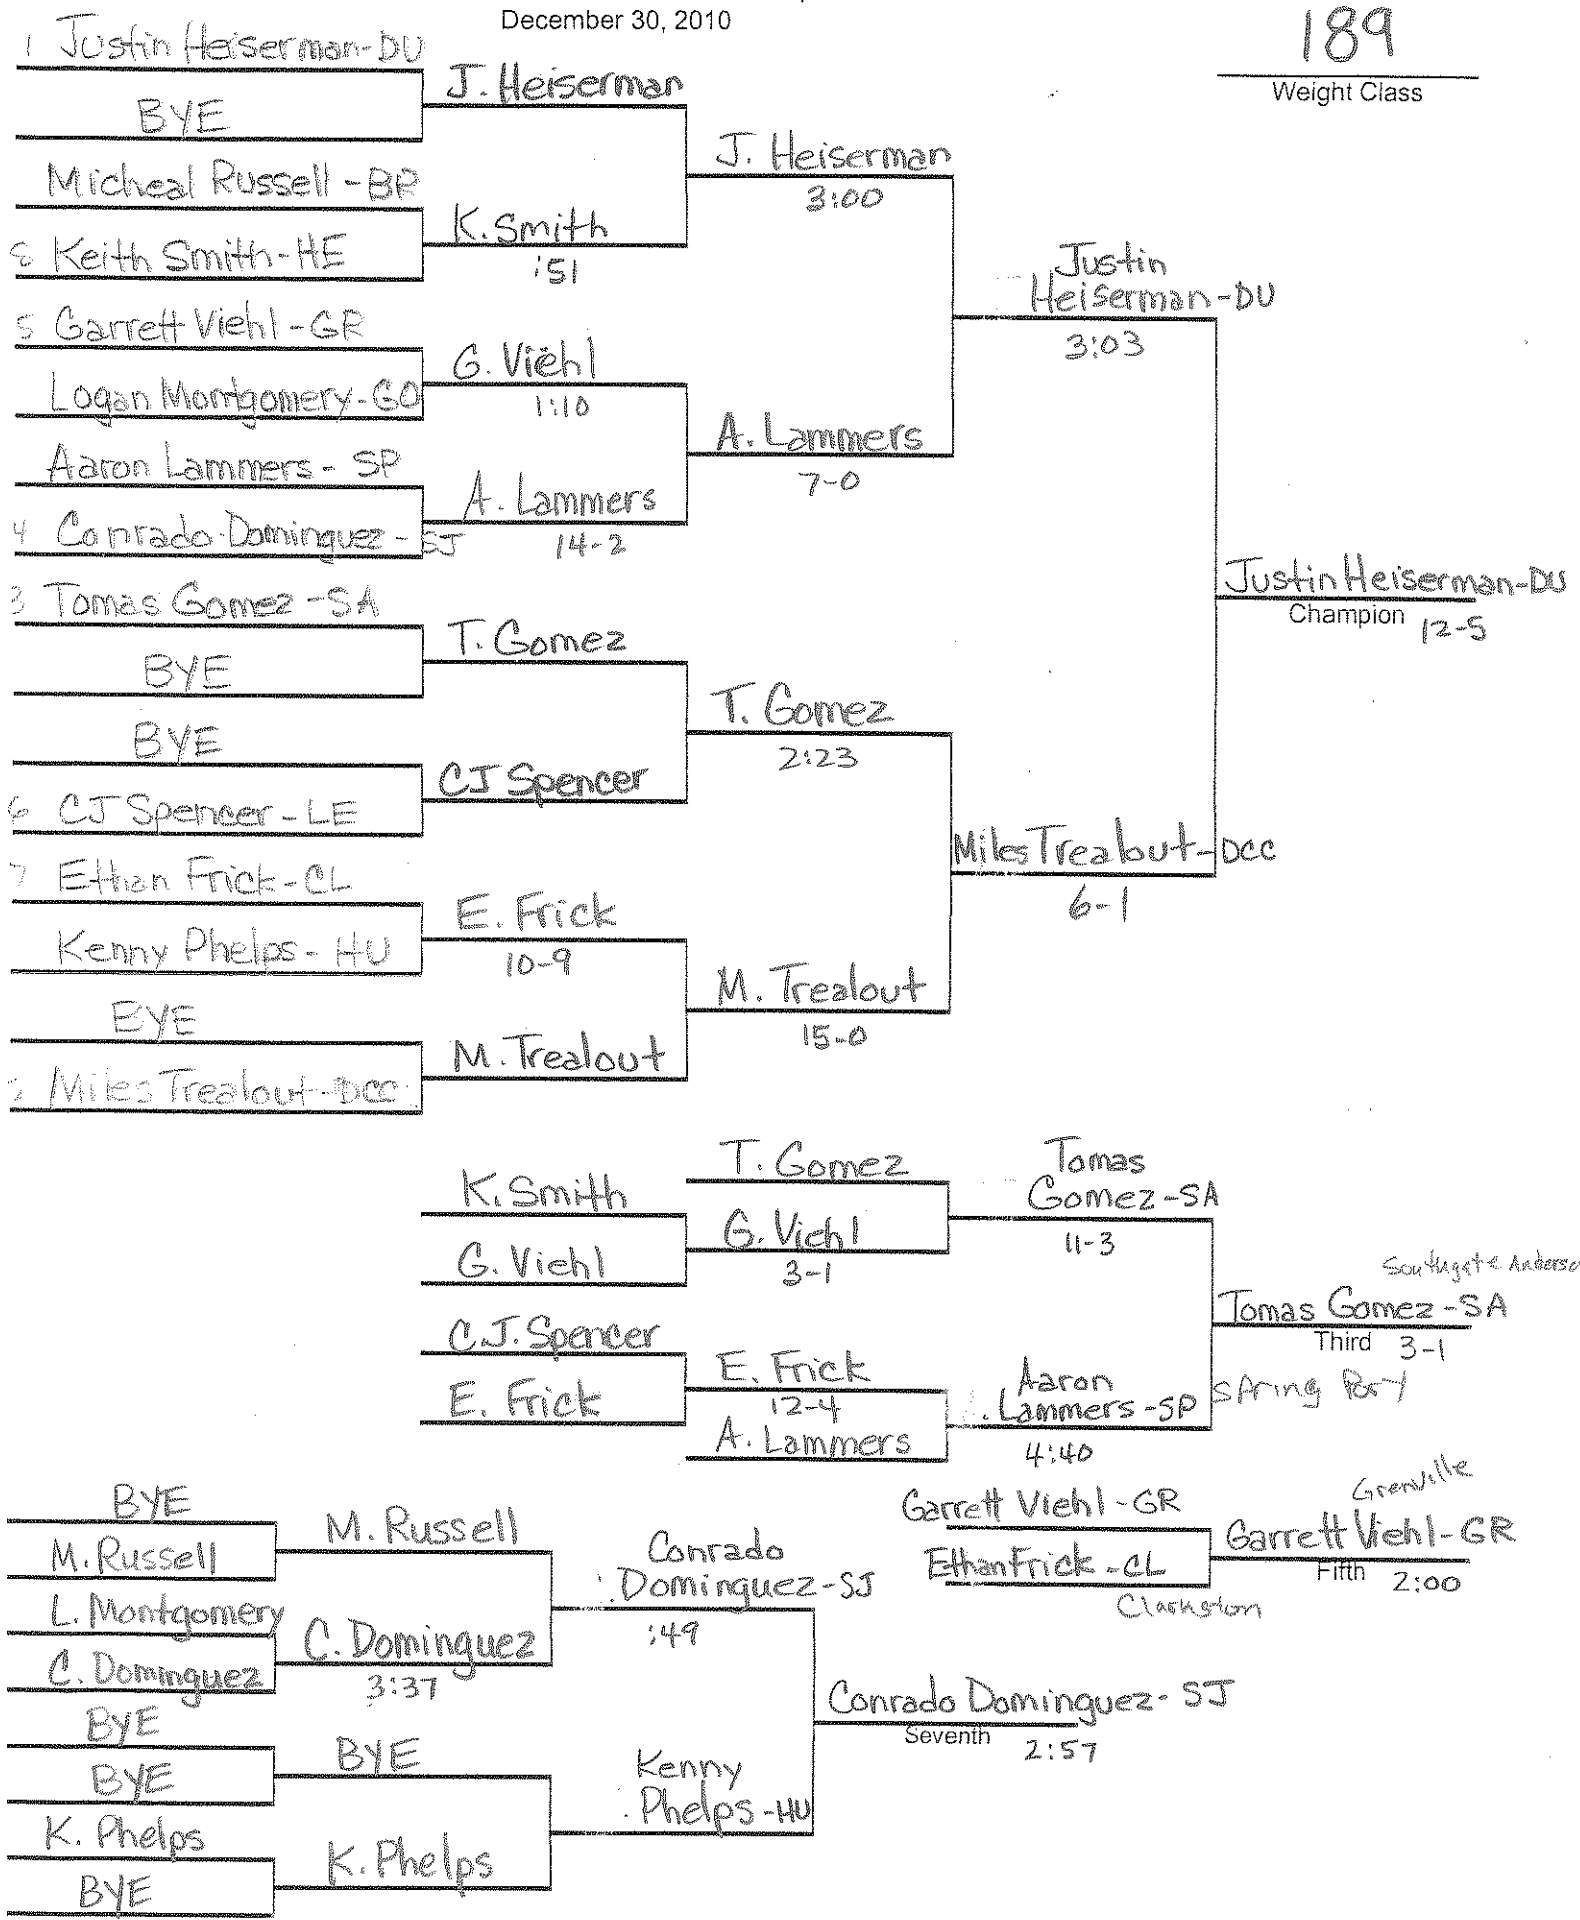

Goodrich Tournament of Champions
December 30, 2010

171

Weight Class

Goodrich Tournament of Champions
December 30, 2010

189

Weight Class

Goodrich Tournament of Champions
December 30, 2010

215