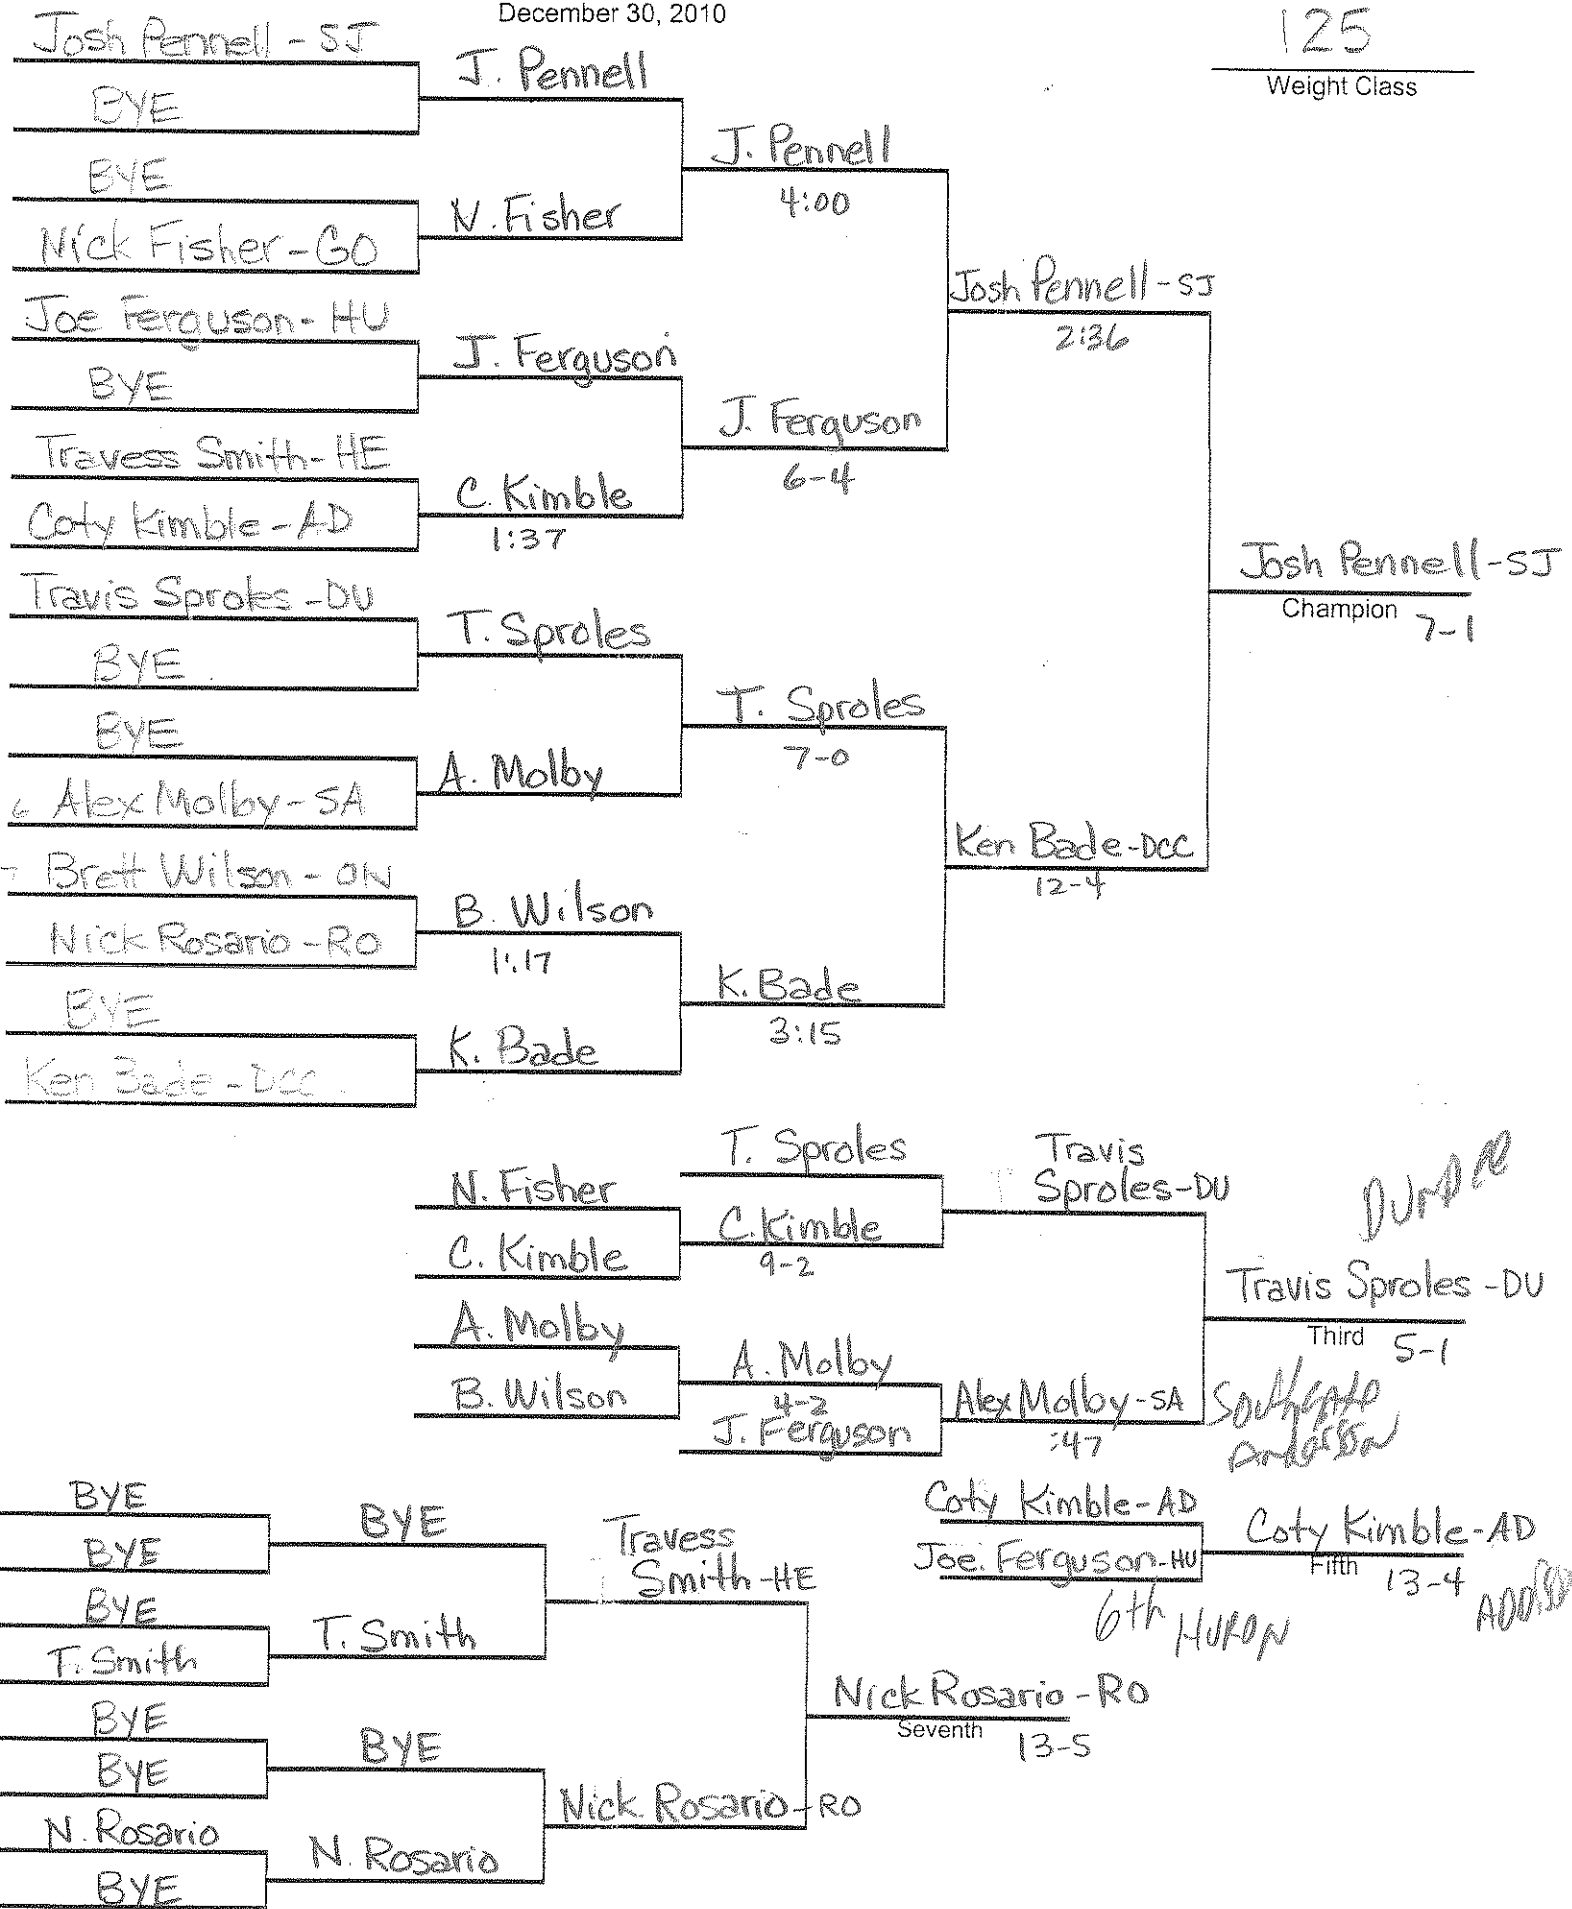

December 30, 2010

112

Weight Class

Goodrich Tournament of Champions

December 30, 2010

125

Weight Class

Goodrich Tournament of Champions
December 30, 2010